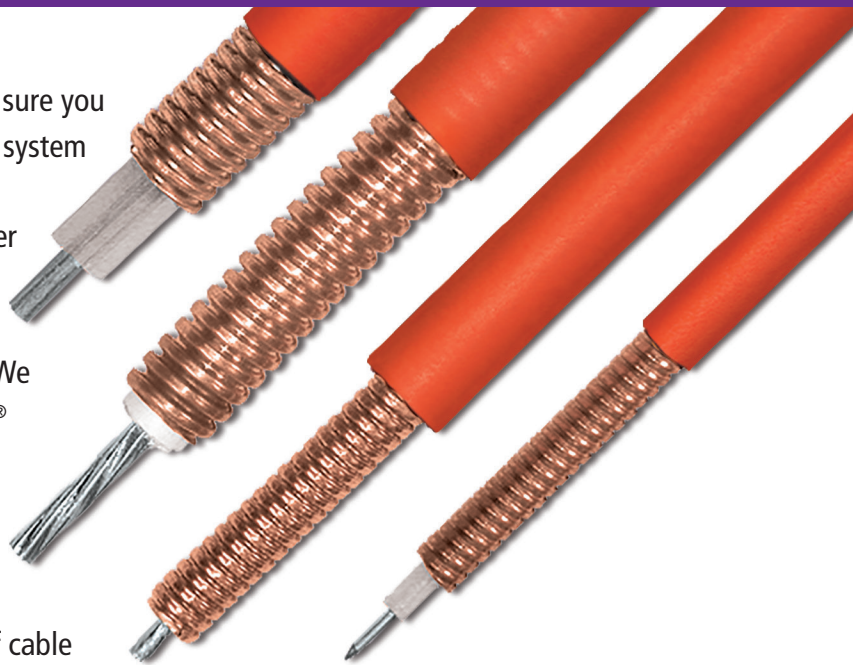

When It Comes To Making Connections, We're Very Flexible.

At MegaPhase, we bend over backwards to make sure you get the cables & RF components your electronic system needs ... precisely when you need them. Our response time is fast; and our products deliver superior phase & amplitude stability, excellent measurement repeatability, and extra rugged mechanical strength. We even developed a unique GrooveTube® outer conductor technology that wraps our cable in a flexible "armor" so it stands up to all kinds of abuse. MegaPhase can provide whatever kinds of cable assemblies your system needs. And

we'll do it at a cost that's extremely competitive. Call us at 1-877-634-2742 or 570-424-8400 or visit us online www.MegaPhase.com